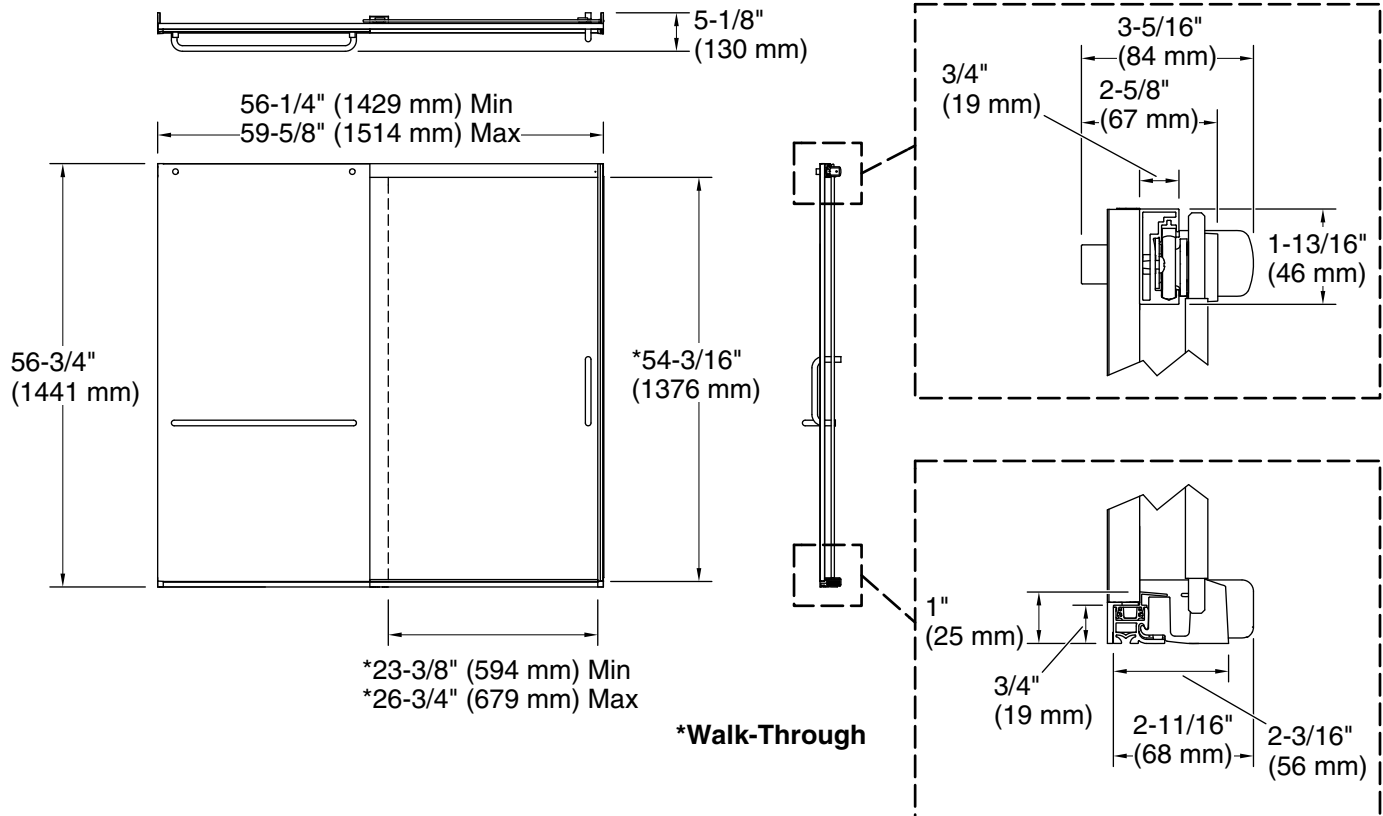

Features

- Frameless design emphasizes glass and creates a sleek, minimalist look.
- Vertical handle with inside knob on moving panel.
- Gently-curved towel bar provides integrated storage on fixed panel.
- Tempered glass ensures maximum safety and durability.
- CleanCoat®+ glass coating creates a hydrophobic barrier that repels water, soap scum, and residue, saving time and protecting shower doors 10 times longer than original CleanCoat. (Based on 2021 internal wear/abrasion testing using a microfiber cloth.)
- Smooth, easy-to-clean wall jambs.
- Full-length moving panel seal provides excellent water containment.
- Coordinates with other items in the Elate collection.

Material

- Frameless, heavy 5/16" (8 mm) thick Crystal Clear tempered glass.
- Anodized aluminum prevents rust and corrosion.

Installation

- Fits opening widths 56-1/4" - 59-5/8" (1429 - 1514 mm).
- 3-3/8" (86 mm) width adjustment.
- Out-of-plumb adjustability simplifies installation.
- Door can be installed to open to the left or right to suit your bathroom layout.
- For residential use only.
- Not for use in hospitality.

Color	Code	Description
	SH	Bright Silver
	MX	Matte Nickel
	BL	Matte Black

Available Glass Options

Code	Description
L	Crystal Clear

Technical Information

All product dimensions are nominal.

Installation type:	For bath installation
Opening Width - Min:	56-1/4" (1429 mm)
Opening Width - Max:	59-5/8" (1514 mm)
Walk-through - Min:	23-3/8" (594 mm)
Walk-through - Max:	26-3/4" (679 mm)
Base-To-Wall Radius - Max:	1/2" (13 mm)
Glass thickness:	5/16" (8 mm)
Glass coating:	CleanCoat®

Notes

Install this product according to the installation instructions.

The vertical opening should be a minimum of 60-1/8" (1527 mm) to allow for installation clearance.